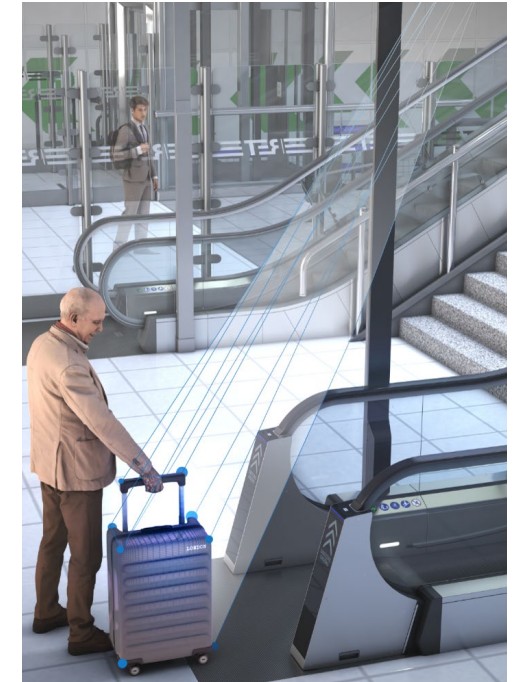

KONE Escalator Video Monitoring

improve accessibility and safety with KONE Escalator Video Monitoring that automatically detects and prevents unsafe behavior.

Scan the QR code to watch the video online

Dedicated to People Flow™