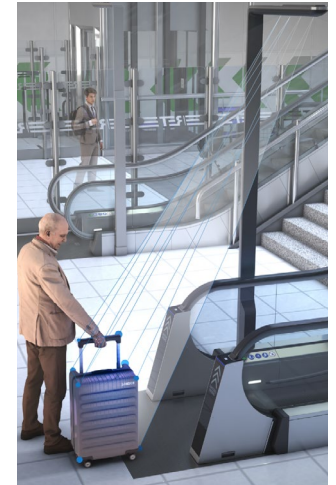

## KONE Escalator Video Monitoring

improve accessibility and safety with KONE Escalator Video Monitoring that automatically detects and prevents unsafe behavior.

Scan the QR code to watch the video online